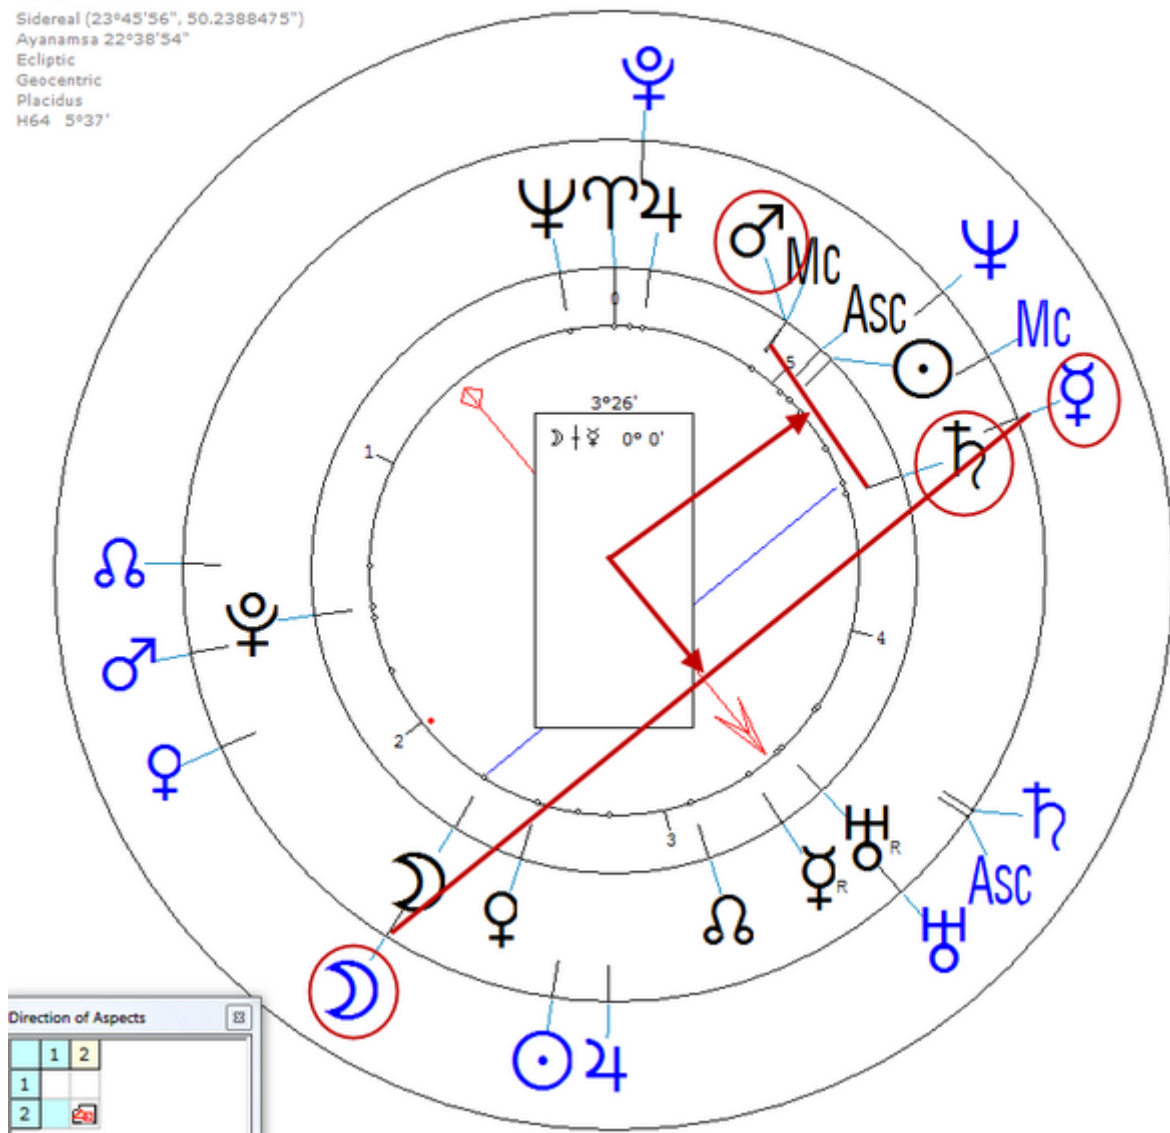

Stephane, Roger

19 August 1919 at 19:00 (= 7:00 PM)Paris, France, 48n52, 2e20

French journalist.

<https://www.astro.com/astro-databank/Stephane,_Roger>

Death by Suicide 4 December 1994 at 12:00 midnight in Paris, France
(Age 75)

Progressed Lunar Return (Harmonic 64)

Lunar $\text{♁}/\text{♁} = \text{♂}_n/\text{♁}_n$

Stephane, Roger
19 August 1919 Tue 19:00 (GMT+1) 48n52 2e20
Paris, France

Sidereal (23°45'56", 50.2388475")
Ayanamsa 22°38'54"
Ecliptic
Geocentric
Placidus
H64 5°37'